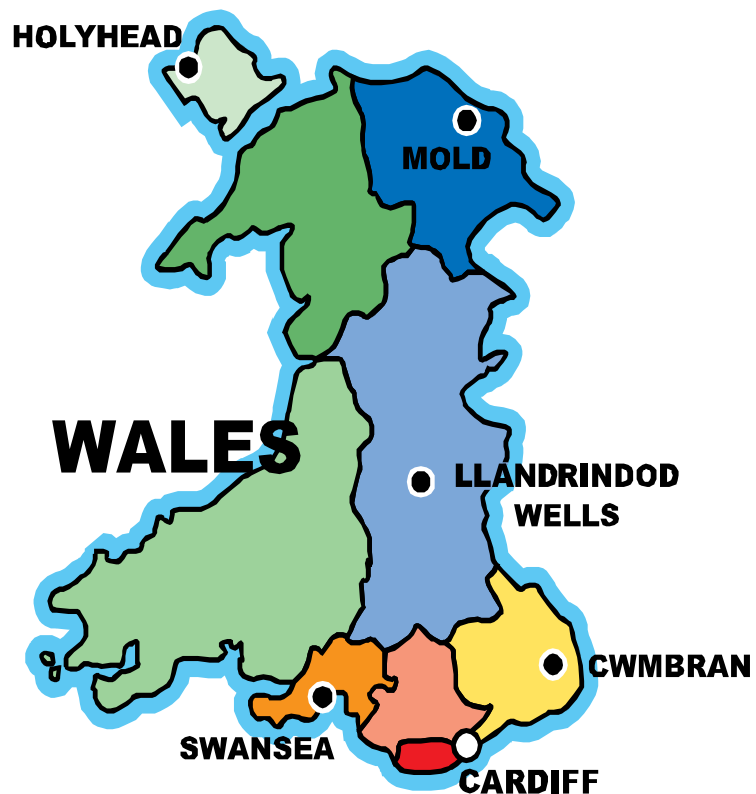

UK - Wales

Základní škola a Mateřská škola, Otnice, okres Vsetín
Mgr. Dana Skaláková
Číslo a název klíčové aktivity: III/2 Inovace a zkvalitnění
výuky prostřednictvím ICT
Interní číslo: **VY_32_INOVACE_AJR.6.09**

Wales

- o It is the part of the UK

Cardiff

- o It is the capital city of Wales and also the largest city

Flag - dragon is the symbol of Wales

The national flower

daffodil and leek (people waer it on Saint David's Day (March 1))

Saint David's Day

- o the patron saint of Wales, celebrated on the 1st of March each year. The first day of March was chosen in remembrance of the death of Saint David. He died on that day in 589. The date was declared a national day in the 18th century.

Questions

1. What is the capital of Wales?
2. What is the symbol of Wales?
3. What are the national flowers?

Answers

1. Cardiff
2. Dragon
3. Leek and daffodil

Citace

- Text je dílem autora
- Obrázky - www.office.microsoft.com