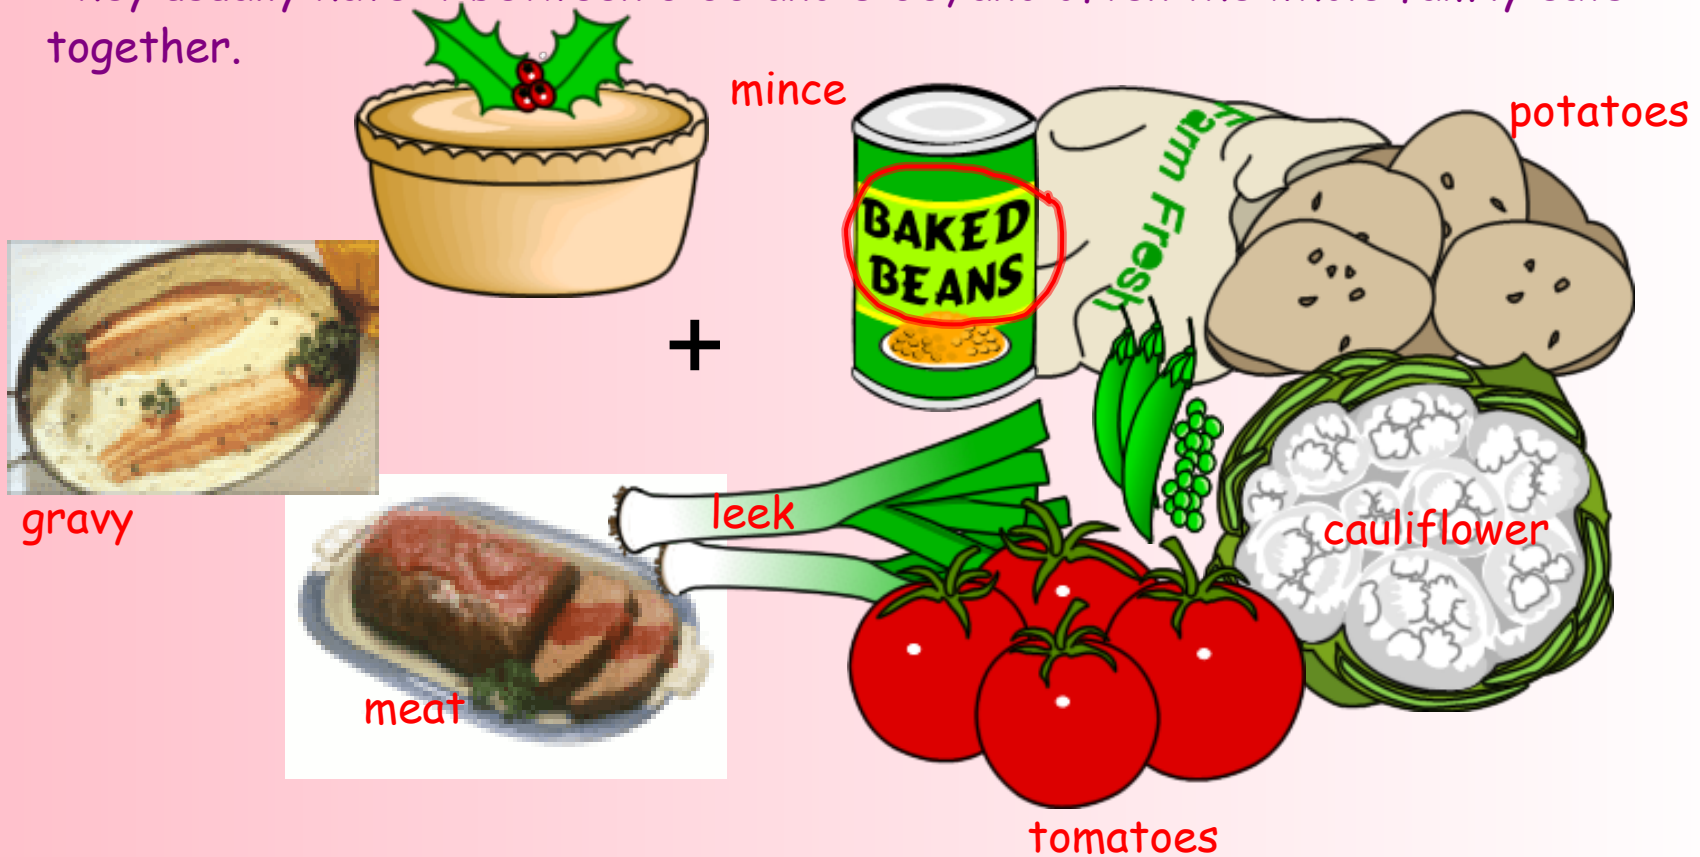

A traditional English breakfast is a very big meal - sausages, bacon, eggs, tomatoes, mushrooms.....
 But nowadays many people just have cereal with milk and sugar, or toast with marmelade, jam, or honey. The traditional breakfast drink is tea, which people have with cold milk. Some people have coffee, which is made with just hot water.

salad

toasts

typical English lunch

Tea at five :

It means two things. It is a **drink and a meal** ! Some people have afternoon tea, with sandwiches, cakes, a cup of tea. Cream teas are popular. You have **scones** (a kind of cake) with cream and jam.

cup of coffee

doughnuts

scones

cup of tea

The evening meal :

The evening meal is the main meal of the day for many people. They usually have it between 6:00 and 8:00, and often the whole family eats together.

Anotace : žáci se seznámí s tradičním jídlem ve Velké Británii, snídaní, obědem, svačinou - čajem o páté a večeří - hlavním jídlem dne.

Citace : použito ze zakoupené licence smart board - Verze
10.7.144.011:33:15Mar 2 2011
: vlastní tvorba