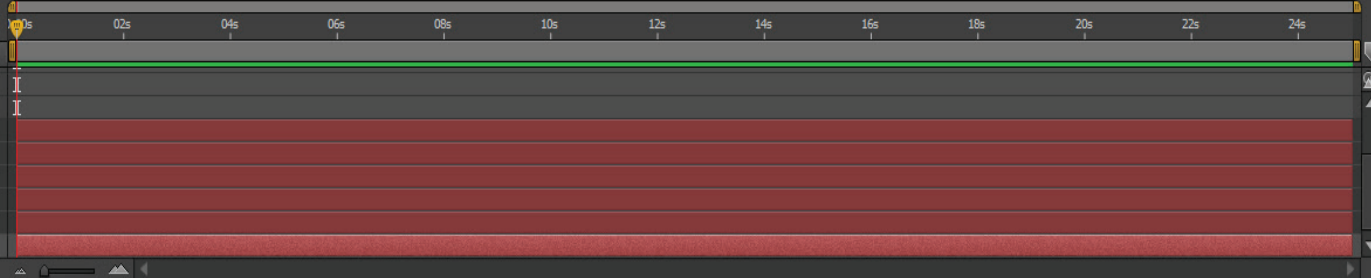

00s 02s 04s 06s 08s 10s

Toggle Switches / Modes

Color

Color picker dialog showing a red color selection. The color is represented by a gradient square and a vertical color bar. The selected color is a vibrant red.

Paragraph

Character

Render Queue

Efekt Echospace

0:00:00:00 (29,97 fps)

100% 0:00:00:00 (Full) Active Camera 1 View +0,0

#	Source Name	Parent
3	Black Solid 1	Bevel Alpha
4	Black Solid 1	Black Solid 1
5	Black Solid 1	Black Solid 1
6	Black Solid 1	Black Solid 1
7	Black Solid 1	Black Solid 1
8	Black Solid 1	Black Solid 1

Toggle Switches / Modes

Effect Controls: Black Solid 1

Effect Echospace • Black Solid 1

- fx **Circle** Reset Abol
 - Center 640,0,360,0
 - Radius 75,0
 - Edge None
 - Not in use 10,0
 - Feather
 - Invert Circle
 - Color Color Picker
 - Opacity 100,0%
 - Blending Mode None
- fx **Bevel Alpha** Reset Abol
 - Edge Thickness 11,80
 - Light Angle 0x -60,0°
 - Light Angle Knob
 - Light Color Color Picker
 - Light Intensity 0,61