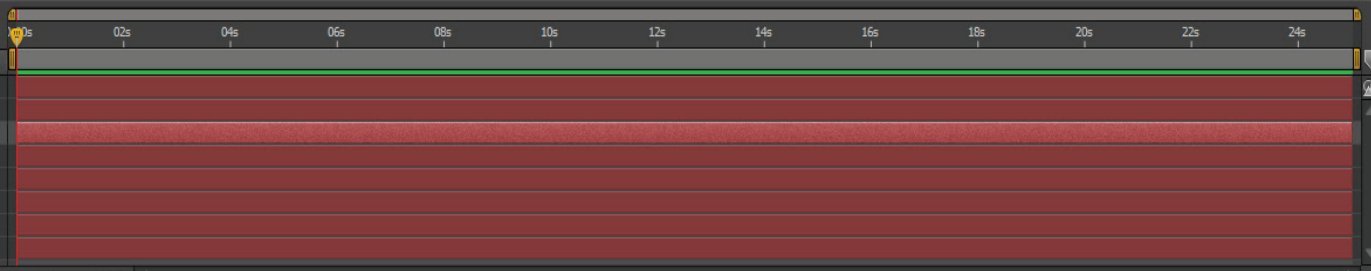

Tracker

Align

Smoother

Wiggler

Motion Sketch

Mask Interpolation

Paint

Brushes

Paragraph

Character

Toggle Switches / Modes